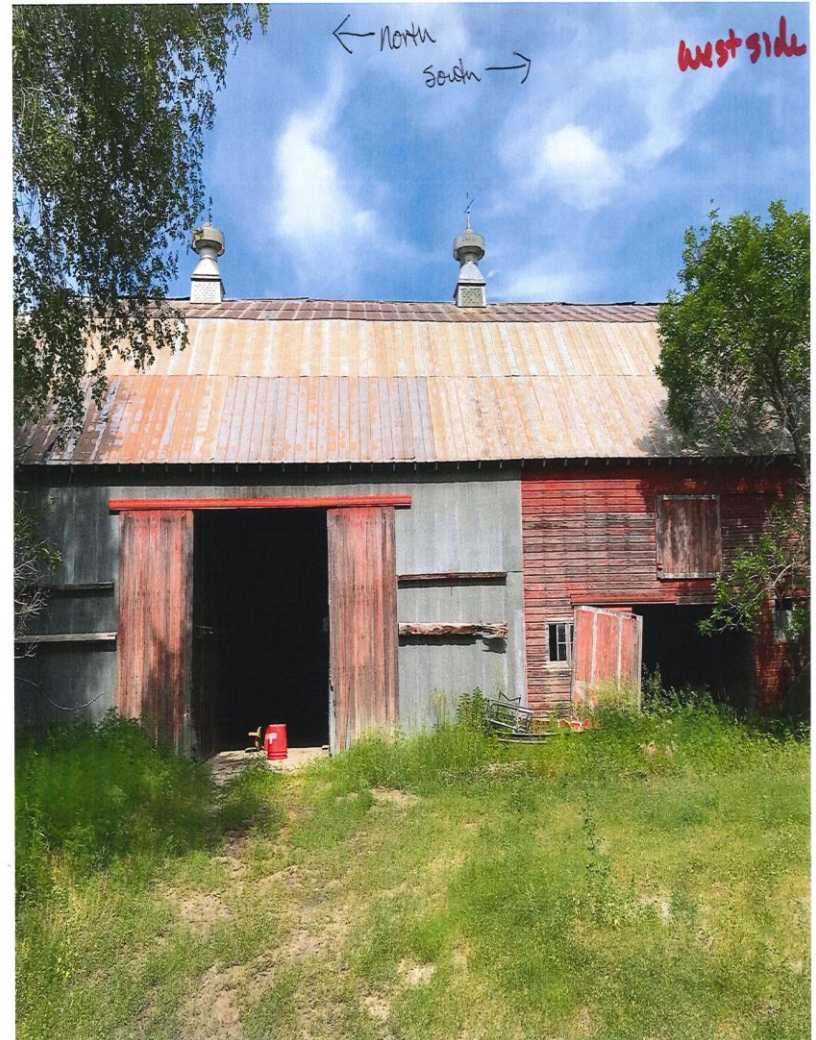

Ash Creek Farm – Barn
88400 State Highway 137
Newport, NE 68759

All photos taken June 2023. Notes provided by property owner.

Hayloft picture taken from North to South. Can see tin missing on south (east & west).

North wall and roof

Taken from north toward south. Above is hayloft.

Just across from horse stalls to the south – milking head catch and individual pens in background

Taken just inside southwest door

Horse stalls along the side goes with previous photo