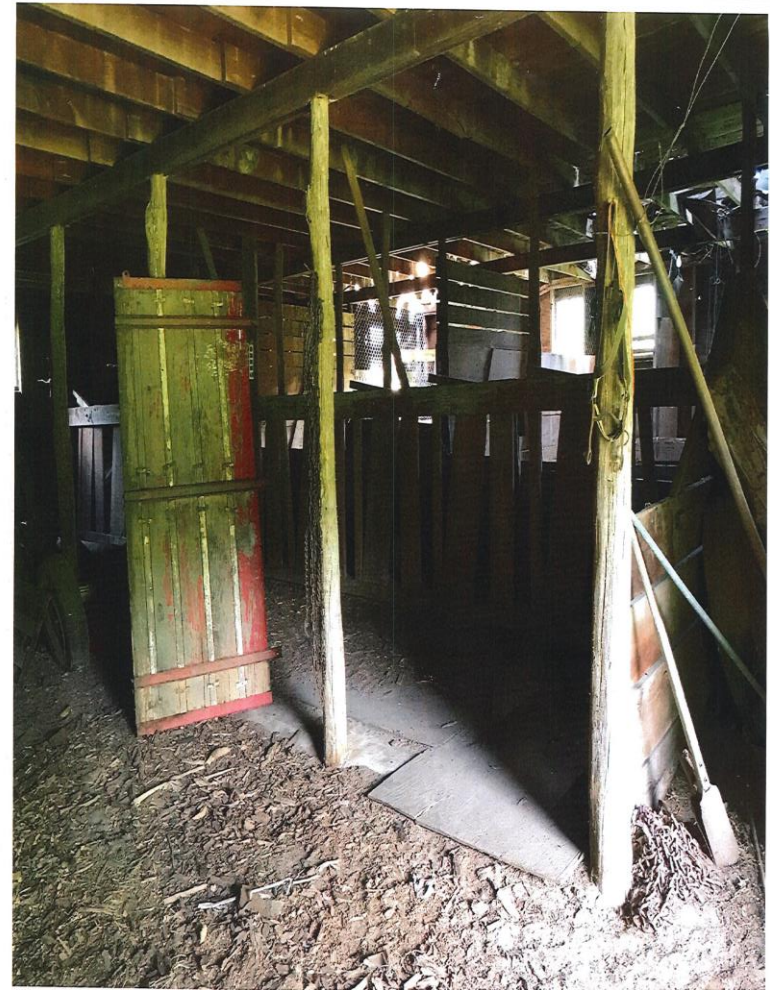

Ash Creek Farm – Barn
88400 State Highway 137
Newport, NE 68759

All photos taken June 2023. Notes provided by property owner.

Hayloft picture taken from North to South. Can see tin missing on south (east & west).

North wall and roof

Taken from north toward south. Above is hayloft.

Just across from horse stalls to the south – milking head catch and individual pens in background

Taken just inside southwest door

Horse stalls along the side goes with previous photo