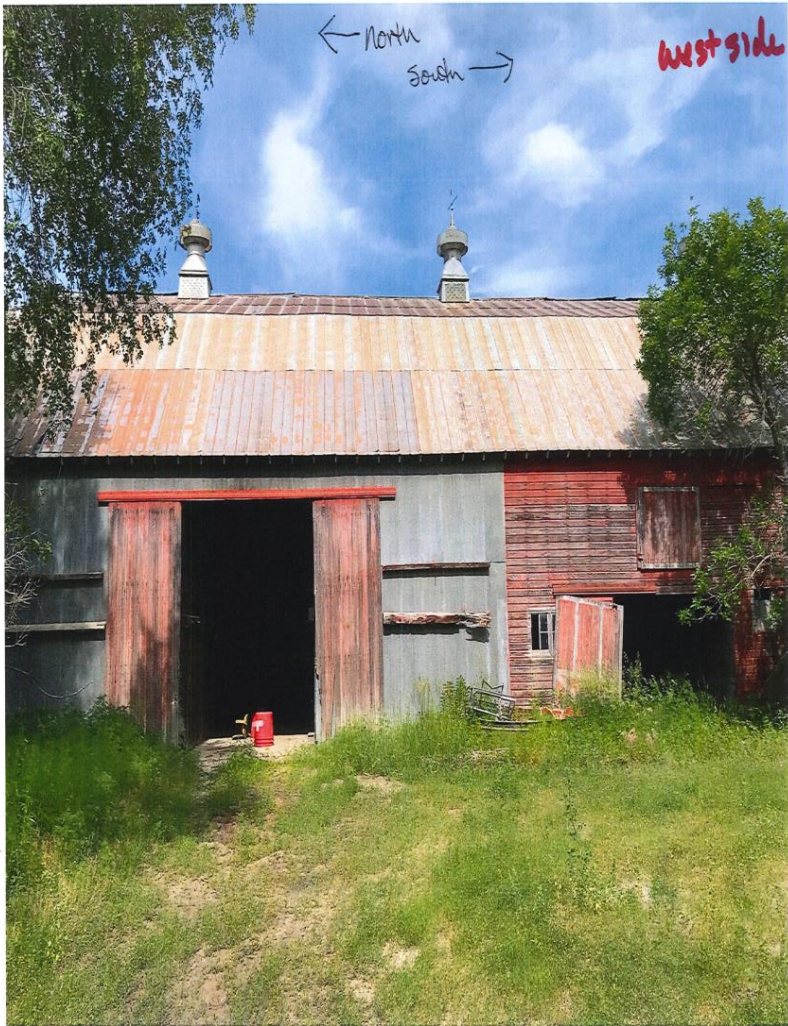

Ash Creek Farm – Barn
88400 State Highway 137
Newport, NE 68759

All photos taken June 2023. Notes provided by property owner.

Hayloft picture taken from North to South. Can see tin missing on south (east & west).

North wall and roof

Taken from north toward south. Above is hayloft.

Just across from horse stalls to the south – milking head catch and individual pens in background

Taken just inside southwest door

Horse stalls along the side goes with previous photo