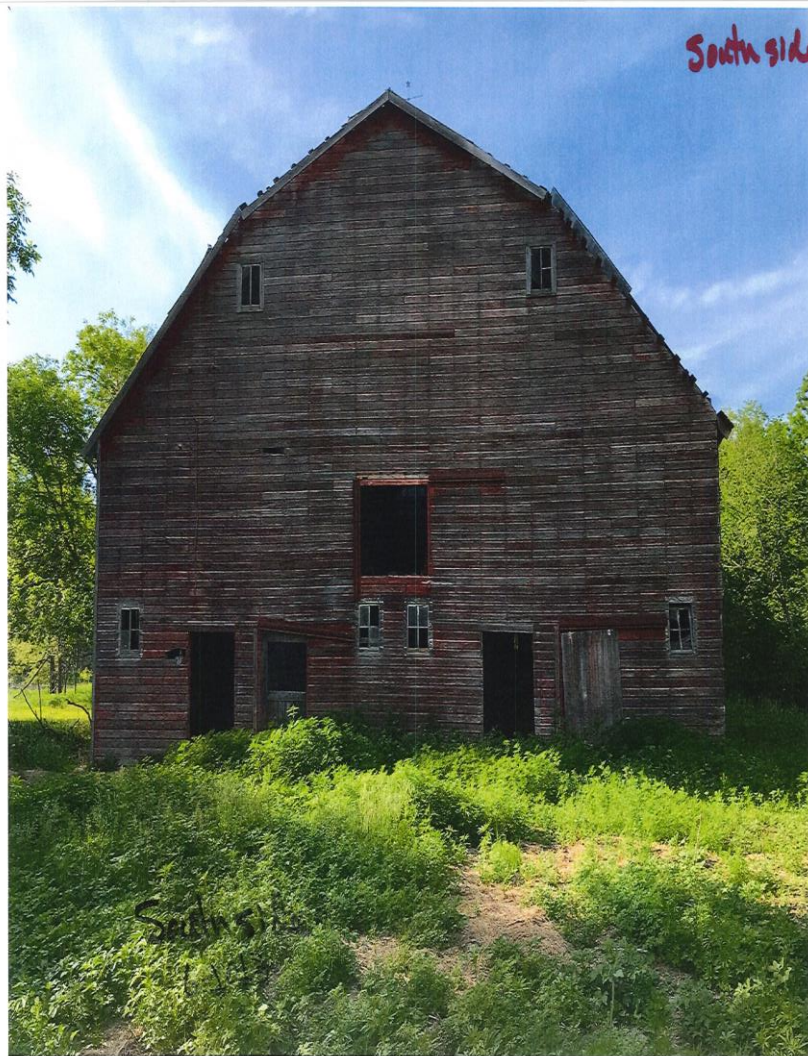

Ash Creek Farm – Barn
88400 State Highway 137
Newport, NE 68759

All photos taken June 2023. Notes provided by property owner.

Hayloft picture taken from North to South. Can see tin missing on south (east & west).

North wall and roof

Taken from north toward south. Above is hayloft.

Just across from horse stalls to the south – milking head catch and individual pens in background

Taken just inside southwest door

Horse stalls along the side goes with previous photo